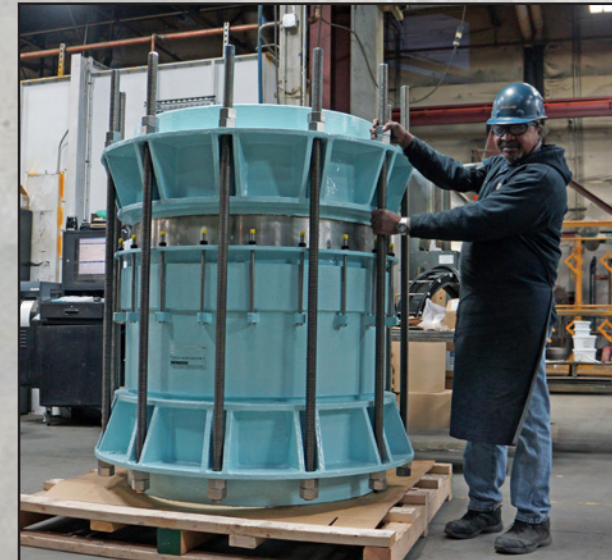

FAB STEEL

CUSTOM FABRICATED PIPE PRODUCTS

MANUFACTURED
IN THE U.S.A.

 **ROMAC**
INDUSTRIES, INC.

800.426.9341 • www.romac.com

FAB STEEL

Romac's Fabricated Steel division manufactures couplings, flange adapters, tapping sleeves, expansion joints, dismantling joints and accessories. Fabricated steel items are available in standard and custom sizes and configurations to meet any unique application requirement.

REPUTATION

Romac Industries, a leader in the waterworks products industry, is known for manufacturing innovative, quality products while providing the best possible customer service - a reputation built over the last 30 years.

- Large diameter couplings - fully expanded to 200 inches
- Large diameter flange coupling adapters - various flanged configurations
- Custom fabricated steel tapping sleeves
- Dismantling joints & flexible connections
- Expansion joints
- Bell joint repair housings & encasements
- Pressure ratings up to 600 psi